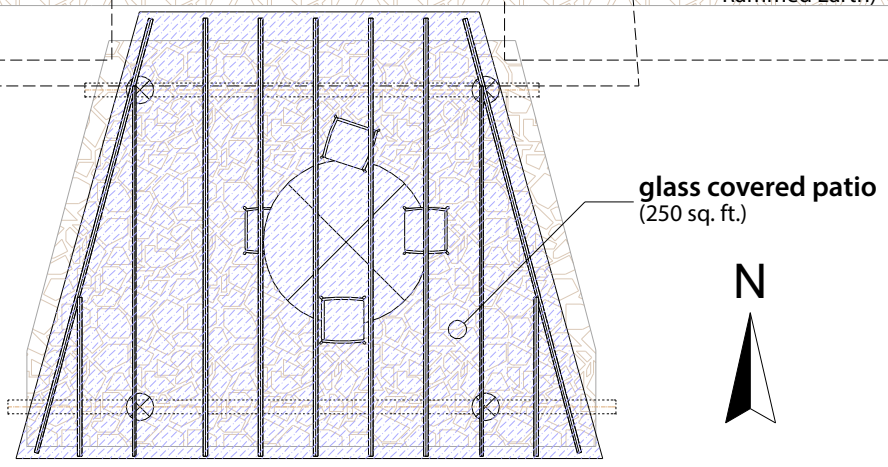

SIREWALL FLOORPLAN
 'TANGLEWOOD' MODERN ECO-COTTAGE

MAIN FLOOR AREA
 (INTERIOR FLOORSPACE)
 1,000 sq f

SIREWALL RENDERING
'TANGLEWOOD' MODERN ECO-COTTAGE