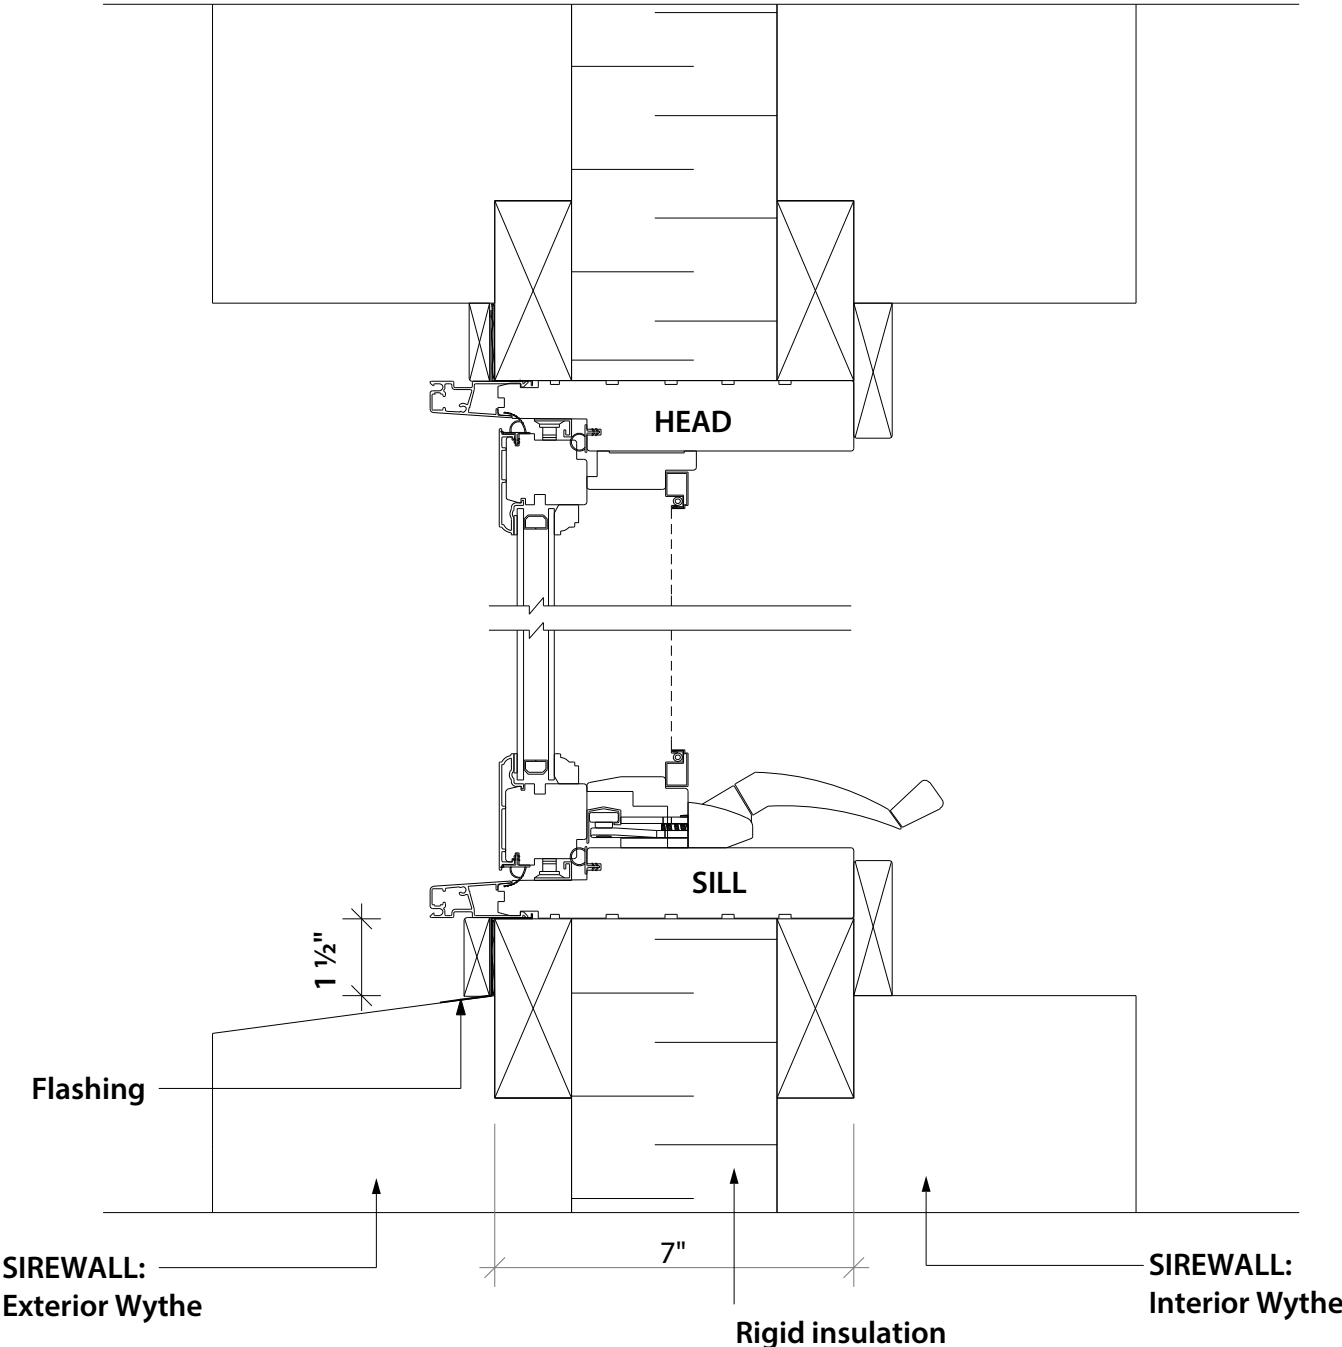

TYPICAL WINDOW/SIREWALL CONNECTION DETAIL

SHOWN WITH *LOEWEN* ALUMINUM CLAD WINDOW

		PAGE 1 of 1
	SCALE: 3" = 1'-0"	